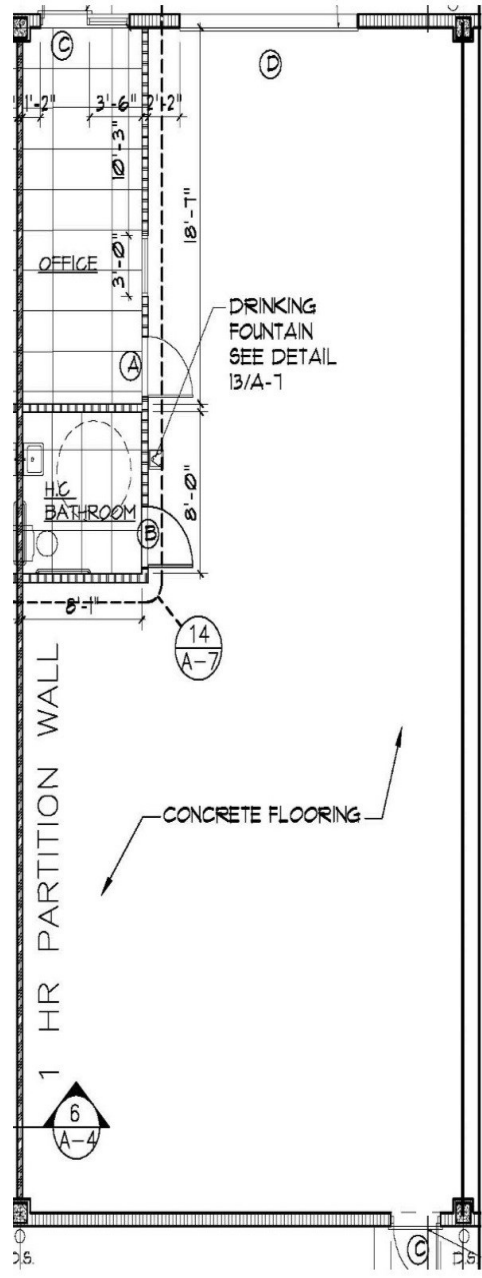

Floor Plans:

Southeastern Realty Group
933 Lee Road, Suite 400, Orlando, Florida 32810
407-629-5595 phone, 407-645-2035 fax
Visit our website at www.southeasternrealty.com