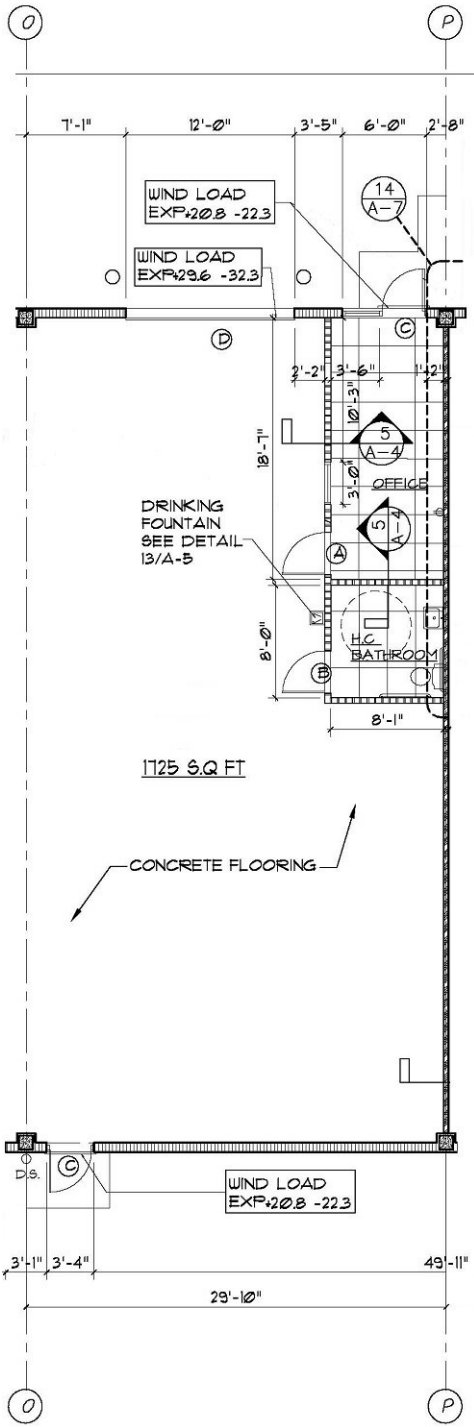

Floor Plans:

Southeastern Realty Group
933 Lee Road, Suite 400, Orlando, Florida 32810
407-629-5595 phone, 407-645-2035 fax
Visit our website at www.southeasternrealty.com