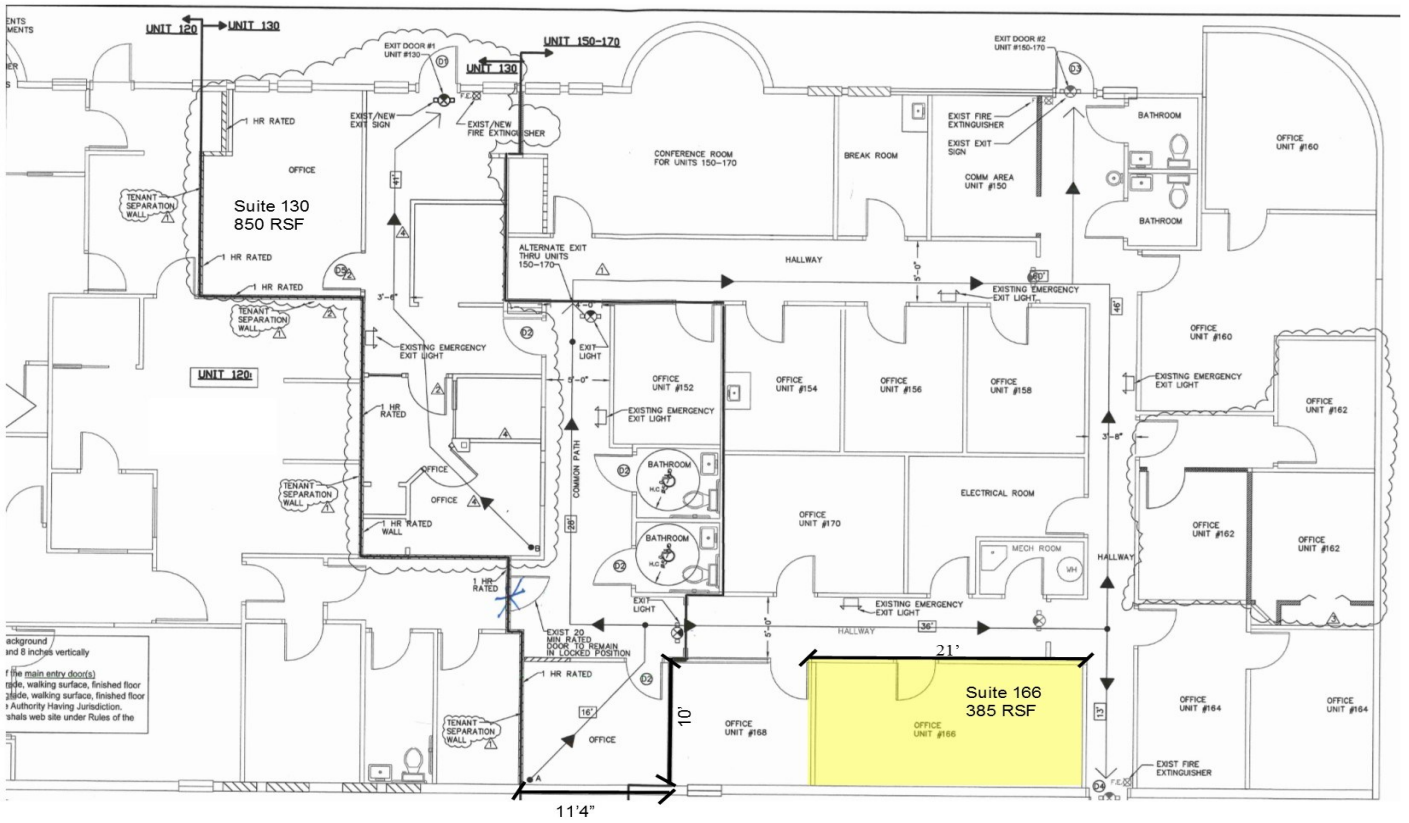

# Brick Court Property Office Space Available

**5931 Brick Court,  
 Winter Park, Florida 32792**

**Property Details:**

Total Space Available	385 RSF
Rental Rate	TBD
Min. Divisible	385 RSF
Max. Contiguous	385 RSF
Property Type	Office
Property Sub-type	Office Building
Zoning Description	PD

**Spaces:**

Suite	Space Available	Price	Date Available	Description
166	385 RSF	TBD	Now	

**Location Description:**

- Excellent parking
- Ideal for small business
- Located just off Aloma Avenue in quiet office park
- Use of breakroom and conference room