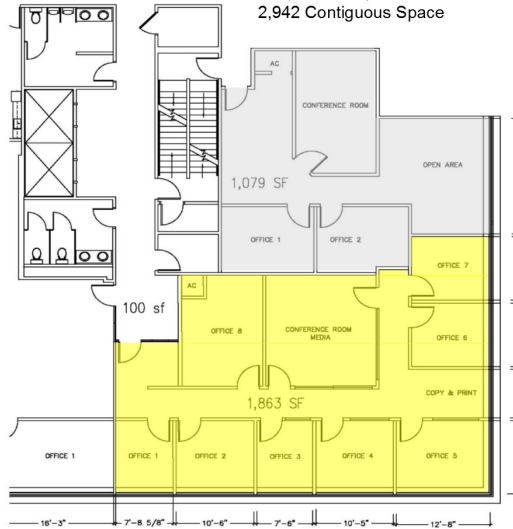

### 933 LEE RD BUILDING

Suites 401 & 406

1,079 SF/ 1,863 SF

2,942 Contiguous Space

933 Lee Road, Suite 400, Orlando, Florida 32810  
Main 407-629-5595 Fax 407-645-2035  
www.southeasternrealty.com

**Bryan Johnson**  
Southeastern Realty Group  
(407) 629-5595 Ext 226  
bjohnson@southeasternrealty.com